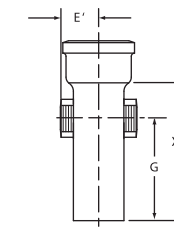

Product NO.	Size	G	G'	X	X'	Weight	List Price
C08005	4	8	9	11	4 1/2	31.0	175.61

Sanitary Tee
w/Right Hand Side Inlet

Product NO.	Size	G	G'	X	X'	Weight	List Price
C02202	4w/2	8	9	11	4 1/2	20.0	141.04

Sanitary Tapped Tee

Product NO.	Size	E'	G	X	Weight	List Price
C02101	4 x 2	4 1/16	7	9	11.7	60.90

Sanitary Tee
w/Left Hand Side Inlets

Product NO.	Size	G	G'	X	X'	Weight	List Price
C02201	4w/2	8	9	11	4 1/2	23.1	141.04

Cleanout Tee w/Brass Plug
IPS

Product NO.	Size	Tap	E'	G	X	Weight	List Price
C02008	4	3	3	8	11	14.6	90.20

Straight Tapped Tee

Product NO.	Size	E'	G	X	Weight	List Price
C02102	4 x 2	3	7	9	12.3	46.4

Tapped Vent Cross

Product NO.	Size	E'	G	X	Weight	List Price
C02104	4 x 2	3	7	9	13.1	30.76

Sanitary Tapped Cross

Product NO.	Size	E'	G	X	Weight	List Price
C02105	4 x 2	4 1/16	7	9	11.6	69.65

"P" Trap

Product NO.	Size	J	X	Weight	List Price
C04001	2	4	9 1/2	7.0	28.40
C04003	3	5 1/2	12	13.1	42.40
C04002	4	6 1/2	14	22.5	61.10