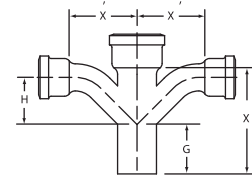

Long Sweep Quarter Bend

Product NO.	Size	D	X	Weight	List Price
C01401	2	11	8 1/4	7.71	23.68
C01402	4	13	9 1/2	21.61	56.50

Pipe, 30" Lengths, Single Hub

Product NO.	Size	L	Weight	List Price
C00102	2" x 30"	30"	14.33	29.07
C00202	4" x 30"	30"	24.01	36.82

Quarter Bend

Product NO.	Size	D	X	Weight	List Price
C01003	2	6	3 1/4	5.07	17.80
C01112	3	7	4	8.15	29.26
C01103	4	8	4 1/2	13.01	37.20
C01110	6	9	5 1/2	20.17	64.80

Quarter Bend w/Side Opening

Product NO.	Size	D	X	Weight	List Price
C01105	4w2LH	8	4 1/2	16.2	61.98
C01106	4w2RH	8	4 1/2	16.5	61.98

Reducing Quarter Bend

Product NO.	Size	D	X	Weight	List Price
C01104	4 x 2	7 1/2	3 1/2	11.64	43.60

Combination Wye & Eighth Bend

Product NO.	Size	G	H	X	X'	Weight	List Price
C03201	2 x 2	4	3 ³ / ₈	8	4 ⁷ / ₈	8.6	31.10
C03211	3 x 3	5	5 ¹ / ₁₆	10 ¹ / ₂	7	14.6	47.14
C03203	4 x 2	3 ¹¹ / ₁₆	4 ¹ / ₂	9	6 ¹ / ₄	15.6	48.30
C03202	4 x 4	5 ¹ / ₄	6 ¹³ / ₁₆	12	9	24.5	65.40
C03207	6 x 4	4 ¹ / ₄	7 ¹³ / ₁₆	12	10	31.4	113.00
C03206	6 x 6	5 ³ / ₄	10 ³ / ₁₆	15	12 ⁷ / ₈	43.8	156.70