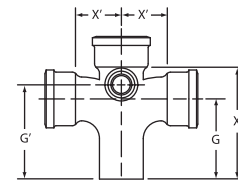

Double Wye w/2" Side Opening

Product NO.	Size	G	H	X	X'	Weight	List Price
C03103	4 x 4	5 ¹ / ₄	10	12	6 ³ / ₄	31.8	180.00

Sanitary Cross

Product NO.	Size	G	X	X'	Weight	List Price
C02005	4	8	11	4 ¹ / ₂	22.9	158.92

Sanitary Tee

Product NO.	Size	G	X	X'	Weight	List Price
C02001	2 x 2	6 1/4	8	3 3/4	7.9	25.00
C02000	3 x 3	7 1/2	10	4	11.9	40.20
C02003	4 x 2	7	9	4 1/2	14.3	42.00
C02002	4 x 4	8	11	4 1/2	19.2	49.30
C02006	6 x 4	8	11	5 1/2	22.8	125.90
C02007	6 x 6	9	13	5 1/2	29.8	111.20

Tapped Wye

Product NO.	Size	G	X	X'	Weight	List Price
C03101	4 x 2	3 1/4	9	6 1/2	16.31	63.20

Double Vent Tee

Product NO.	Size	G	X	X'	Weight	List Price
C02108	4 x 2	7	9	3	16.0	72.53

Sanitary Cross
w/2" Side Inlet Both Sides

Product NO.	Size	G	G'	X	X'	Weight	List Price
C08005	4	8	9	11	4 1/2	31.0	175.61

Sanitary Tee
w/Right Hand Side Inlet

Product NO.	Size	G	G'	X	X'	Weight	List Price
C02202	4w/2	8	9	11	4 1/2	20.0	141.04

Sanitary Tapped Tee