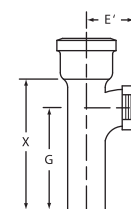

Sanitary Tee

Product NO.	Size	G	X	X'	Weight	List Price
C02001	2 x 2	6 1/4	8	3 3/4	7.9	25.00
C02000	3 x 3	7 1/2	10	4	11.9	40.20
C02003	4 x 2	7	9	4 1/2	14.3	42.00
C02002	4 x 4	8	11	4 1/2	19.2	49.30
C02006	6 x 4	8	11	5 1/2	22.8	125.90
C02007	6 x 6	9	13	5 1/2	29.8	111.20

Tapped Wye

Product NO.	Size	G	X	X'	Weight	List Price
C03101	4 x 2	3 1/4	9	6 1/2	16.31	63.20

Double Vent Tee

Product NO.	Size	G	X	X'	Weight	List Price
C02108	4 x 2	7	9	3	16.0	72.53

Sanitary Cross
w/2" Side Inlet Both Sides

Product NO.	Size	G	G'	X	X'	Weight	List Price
C08005	4	8	9	11	4 1/2	31.0	175.61

Sanitary Tee
w/Right Hand Side Inlet

Product NO.	Size	G	G'	X	X'	Weight	List Price
C02202	4w/2	8	9	11	4 1/2	20.0	141.04

Sanitary Tapped Tee

Product NO.	Size	E'	G	X	Weight	List Price
C02101	4 x 2	4 1/16	7	9	11.7	60.90

Sanitary Tee
w/Left Hand Side Inlets

Product NO.	Size	G	G'	X	X'	Weight	List Price
C02201	4w/2	8	9	11	4 1/2	23.1	141.04

Cleanout Tee w/Brass Plug
IPS