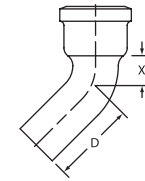

Pipe, 5' Lengths, Single Hub

Product NO.	Size	L	Weight	List Price
C00104	2" x 5'	5'	21.72	62.80
C00107	3" x 5'	5'	30.20	82.00
C00204	4" x 5'	5'	44.97	90.50
C00302	6" x 5'	5'	67.24	171.10
C00400	8" x 5'	5'	105.82	249.60

Pipe, 5' Lengths, Double Hub

Product NO.	Size	L	Weight	List Price
C00105	2" x 5'	4'9 1/2"	21.61	69.64
C00206	4" x 5'	4'9"	50.71	99.10
C00301	6" x 5'	4'9"	79.37	180.70

Eighth Bend

Product NO.	Size	D	X	Weight	List Price
C01002	2	4 1/4	1 1/2	3.53	12.70
C01008	3	4 15/16	1 15/16	6.50	25.62
C01102	4	5 11/16	2 3/16	11.02	29.10
C01109	6	6 1/16	2 9/16	14.11	49.30
C01111	8	8	3 1/8	32.03	273.52

Long Quarter Bend

Product NO.	Size	D	X	Weight	List Price
C01404	4 x 16	16	4 1/2	16.36	49.46
C01405	4 x 18	18	4 1/2	17.75	51.90

Pipe, 10' Lengths, Single Hub

Product NO.	Size	L	Weight	List Price
C00106	2" x 10'	10'	39.68	74.80
C00110	3" x 10'	10'	55.56	103.20
C00208	4" x 10'	10'	82.89	134.00
C00303	6" x 10'	10'	123.46	203.40
C00401	8" x 10'	10'	196.21	358.70

Long Sweep Quarter Bend

Product NO.	Size	D	X	Weight	List Price
C01401	2	11	8 1/4	7.71	23.68
C01402	4	13	9 1/2	21.61	56.50

Pipe, 30" Lengths, Single Hub

Product NO.	Size	L	Weight	List Price
C00102	2" x 30"	30"	14.33	29.07
C00202	4" x 30"	30"	24.01	36.82