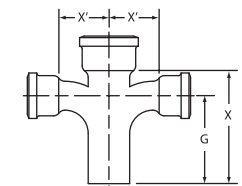

Wye w/Right Hand Side Inlet

Product NO.	Size	G	H	X	X'	Weight	List Price
C03302	4w/2	5 ¹ / ₄	10	12	6 ³ / ₄	23.4	99.10

Vent Tee

Product NO.	Size	G	X	X'	Weight	List Price
C02004	4 x 2	7	9	3	12.7	48.70

Combination Wye & Eighth Bend w/Side Inlet

Product NO.	Size	G'	H	X	X'	Weight	List Price
C03304	4w/2RH	10	12 ¹ / ₁₆	12	9	27.3	122.80
C03303	4w/2LH	10	12 ¹ / ₁₆	12	9	28.6	122.80

Double Wye

Product NO.	Size	G	X	X'	Weight	List Price
C03009	4	5 ¹ / ₄	12	6 ³ / ₄	29.32	90.20

Double Wye w/2" Side Opening

Product NO.	Size	G	H	X	X'	Weight	List Price
C03103	4 x 4	5 ¹ / ₄	10	12	6 ³ / ₄	31.8	180.00

Sanitary Cross

Product NO.	Size	G	X	X'	Weight	List Price
C02005	4	8	11	4 ¹ / ₂	22.9	158.92