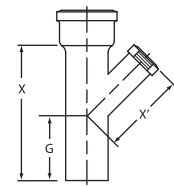

Product NO.	Size	G'	H	X	X'	Weight	List Price
C03304	4w/2RH	10	12 ¹ / ₁₆	12	9	27.3	122.80
C03303	4w/2LH	10	12 ¹ / ₁₆	12	9	28.6	122.80

Double Wye

Product NO.	Size	G	X	X'	Weight	List Price
C03009	4	5 ¹ / ₄	12	6 ³ / ₄	29.32	90.20

Double Wye w/2" Side Opening

Product NO.	Size	G	H	X	X'	Weight	List Price
C03103	4 x 4	5 ¹ / ₄	10	12	6 ³ / ₄	31.8	180.00

Sanitary Cross

Product NO.	Size	G	X	X'	Weight	List Price
C02005	4	8	11	4 ¹ / ₂	22.9	158.92

Sanitary Tee

Product NO.	Size	G	X	X'	Weight	List Price
C02001	2 x 2	6 1/4	8	3 3/4	7.9	25.00
C02000	3 x 3	7 1/2	10	4	11.9	40.20
C02003	4 x 2	7	9	4 1/2	14.3	42.00
C02002	4 x 4	8	11	4 1/2	19.2	49.30
C02006	6 x 4	8	11	5 1/2	22.8	125.90
C02007	6 x 6	9	13	5 1/2	29.8	111.20