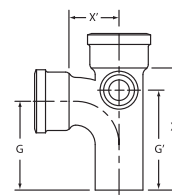

Sanitary Tee

Product NO.	Size	G	X	X'	Weight	List Price
C02001	2 x 2	6 1/4	8	3 3/4	7.9	25.00
C02000	3 x 3	7 1/2	10	4	11.9	40.20
C02003	4 x 2	7	9	4 1/2	14.3	42.00
C02002	4 x 4	8	11	4 1/2	19.2	49.30
C02006	6 x 4	8	11	5 1/2	22.8	125.90
C02007	6 x 6	9	13	5 1/2	29.8	111.20

Tapped Wye

Product NO.	Size	G	X	X'	Weight	List Price
C03101	4 x 2	3 1/4	9	6 1/2	16.31	63.20

Double Vent Tee

Product NO.	Size	G	X	X'	Weight	List Price
C02108	4 x 2	7	9	3	16.0	72.53

Sanitary Cross
w/2" Side Inlet Both Sides

Product NO.	Size	G	G'	X	X'	Weight	List Price
C08005	4	8	9	11	4 1/2	31.0	175.61

Sanitary Tee
w/Right Hand Side Inlet

Product NO.	Size	G	G'	X	X'	Weight	List Price
C02202	4w/2	8	9	11	4 1/2	20.0	141.04

Sanitary Tapped Tee

Product NO.	Size	E'	G	X	Weight	List Price
C02101	4 x 2	4 1/16	7	9	11.7	60.90

Sanitary Tee
w/Left Hand Side Inlets

Product NO.	Size	G	G'	X	X'	Weight	List Price
C02201	4w/2	8	9	11	4 1/2	23.1	141.04

Cleanout Tee w/Brass Plug
IPS