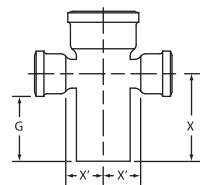

Double Vent Tee

Product NO.	Size	G	X	X'	Weight	List Price
C02108	4 x 2	7	9	3	16.0	72.53