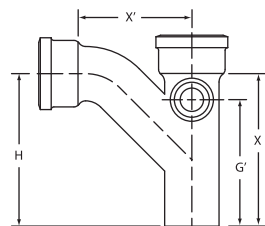

Product NO.	Size	G	H	X	X'	Weight	List Price
C03301	4w/2	5 ¹ / ₄	10	12	6 ³ / ₄	23.7	99.10

Tapped Double Wye

Product NO.	Size	G	X	X'	Weight	List Price
C03102	4 x 2	5 ¹ / ₄	12	7 ⁷ / ₈	15.4	130.10

Double Combination Wye & Eighth Bend w/Side Inlet

Product NO.	Size	G'	H	X	X'	Weight	List Price
C03205	4x4	10	12 ¹ / ₁₆	12	9	39.7	255.00

Wye

Product NO.	Size	G	X	X'	Weight	List Price
C03001	2 x 2	4	8	4	6.84	22.70
C03000	3 x 3	5	10 ¹ / ₂	5 ¹ / ₂	12.2	42.00
C03003	4 x 2	3 ⁵ / ₈	9	5 ³ / ₄	13.23	43.70
C03002	4 x 4	5 ¹ / ₄	12	6 ¹ / ₄	17.64	53.30
C03004	6 x 4	4 ³ / ₁₆	12	8 ¹ / ₄	23.13	87.40
C03005	6 x 6	5 ³ / ₄	15	9 ¹ / ₄	28.48	129.50

Wye w/Right Hand Side Inlet

Product NO.	Size	G	H	X	X'	Weight	List Price
C03302	4w/2	5 ¹ / ₄	10	12	6 ³ / ₄	23.4	99.10

Vent Tee

Product NO.	Size	G	X	X'	Weight	List Price
C02004	4 x 2	7	9	3	12.7	48.70

Combination Wye & Eighth Bend w/Side Inlet