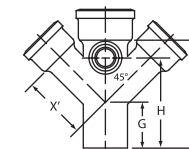

Product NO.	Size	G'	H	X	X'	Weight	List Price
C03205	4x4	10	12 ¹ / ₁₆	12	9	39.7	255.00

Wye

Product NO.	Size	G	X	X'	Weight	List Price
C03001	2 x 2	4	8	4	6.84	22.70
C03000	3 x 3	5	10 ¹ / ₂	5 ¹ / ₂	12.2	42.00
C03003	4 x 2	3 ⁵ / ₈	9	5 ³ / ₄	13.23	43.70
C03002	4 x 4	5 ¹ / ₄	12	6 ¹ / ₄	17.64	53.30
C03004	6 x 4	4 ³ / ₁₆	12	8 ¹ / ₄	23.13	87.40
C03005	6 x 6	5 ³ / ₄	15	9 ¹ / ₄	28.48	129.50

Wye w/Right Hand Side Inlet

Product NO.	Size	G	H	X	X'	Weight	List Price
C03302	4w/2	5 ¹ / ₄	10	12	6 ³ / ₄	23.4	99.10

Vent Tee

Product NO.	Size	G	X	X'	Weight	List Price
C02004	4 x 2	7	9	3	12.7	48.70

Combination Wye & Eighth Bend w/Side Inlet

Product NO.	Size	G'	H	X	X'	Weight	List Price
C03304	4w/2RH	10	12 ¹ / ₁₆	12	9	27.3	122.80
C03303	4w/2LH	10	12 ¹ / ₁₆	12	9	28.6	122.80

Double Wye

Product NO.	Size	G	X	X'	Weight	List Price
C03009	4	5 ¹ / ₄	12	6 ³ / ₄	29.32	90.20

Double Wye w/2" Side Opening

Product NO.	Size	G	H	X	X'	Weight	List Price
C03103	4 x 4	5 ¹ / ₄	10	12	6 ³ / ₄	31.8	180.00

Sanitary Cross

Product NO.	Size	G	X	X'	Weight	List Price
C02005	4	8	11	4 ¹ / ₂	22.9	158.92