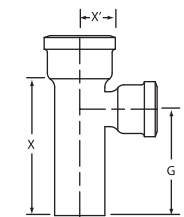

Product NO.	Size	G	H	X	X'	Weight	List Price
C03301	4w/2	5 ¹ / ₄	10	12	6 ³ / ₄	23.7	99.10

Tapped Double Wye

Product NO.	Size	G	X	X'	Weight	List Price
C03102	4 x 2	5 ¹ / ₄	12	7 ⁷ / ₈	15.4	130.10

Double Combination Wye & Eighth Bend w/Side Inlet

Product NO.	Size	G'	H	X	X'	Weight	List Price
C03205	4x4	10	12 ¹ / ₁₆	12	9	39.7	255.00

Wye

Product NO.	Size	G	X	X'	Weight	List Price
C03001	2 x 2	4	8	4	6.84	22.70
C03000	3 x 3	5	10 ¹ / ₂	5 ¹ / ₂	12.2	42.00
C03003	4 x 2	3 ⁵ / ₈	9	5 ³ / ₄	13.23	43.70
C03002	4 x 4	5 ¹ / ₄	12	6 ¹ / ₄	17.64	53.30
C03004	6 x 4	4 ³ / ₁₆	12	8 ¹ / ₄	23.13	87.40
C03005	6 x 6	5 ³ / ₄	15	9 ¹ / ₄	28.48	129.50

Wye w/Right Hand Side Inlet

Product NO.	Size	G	H	X	X'	Weight	List Price
C03302	4w/2	5 ¹ / ₄	10	12	6 ³ / ₄	23.4	99.10

Vent Tee

Product NO.	Size	G	X	X'	Weight	List Price
C02004	4 x 2	7	9	3	12.7	48.70

Combination Wye & Eighth Bend w/Side Inlet