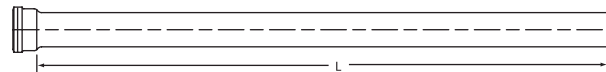

Pipe, 5' Lengths, Single Hub

Product NO.	Size	L	Weight	List Price
C00104	2" x 5'	5'	21.72	62.80
C00107	3" x 5'	5'	30.20	82.00
C00204	4" x 5'	5'	44.97	90.50
C00302	6" x 5'	5'	67.24	171.10
C00400	8" x 5'	5'	105.82	249.60

Pipe, 5' Lengths, Double Hub

Product NO.	Size	L	Weight	List Price
C00105	2" x 5'	4'9 1/2"	21.61	69.64
C00206	4" x 5'	4'9"	50.71	99.10
C00301	6" x 5'	4'9"	79.37	180.70

Eighth Bend

Product NO.	Size	D	X	Weight	List Price
C01002	2	4 1/4	1 1/2	3.53	12.70
C01008	3	4 15/16	1 15/16	6.50	25.62
C01102	4	5 11/16	2 3/16	11.02	29.10
C01109	6	6 1/16	2 9/16	14.11	49.30
C01111	8	8	3 1/8	32.03	273.52

Long Quarter Bend

Product NO.	Size	D	X	Weight	List Price
C01404	4 x 16	16	4 1/2	16.36	49.46
C01405	4 x 18	18	4 1/2	17.75	51.90

Pipe, 10' Lengths, Single Hub

Product NO.	Size	L	Weight	List Price
C00106	2" x 10'	10'	39.68	74.80
C00110	3" x 10'	10'	55.56	103.20
C00208	4" x 10'	10'	82.89	134.00
C00303	6" x 10'	10'	123.46	203.40
C00401	8" x 10'	10'	196.21	358.70