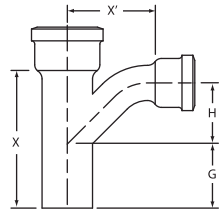

Long Sweep Quarter Bend

Product NO.	Size	D	X	Weight	List Price
C01401	2	11	8 1/4	7.71	23.68
C01402	4	13	9 1/2	21.61	56.50

Pipe, 30" Lengths, Single Hub

Product NO.	Size	L	Weight	List Price
C00102	2" x 30"	30"	14.33	29.07
C00202	4" x 30"	30"	24.01	36.82

Quarter Bend

Product NO.	Size	D	X	Weight	List Price
C01003	2	6	3 1/4	5.07	17.80
C01112	3	7	4	8.15	29.26
C01103	4	8	4 1/2	13.01	37.20
C01110	6	9	5 1/2	20.17	64.80

Quarter Bend w/Side Opening

Product NO.	Size	D	X	Weight	List Price
C01105	4w2LH	8	4 1/2	16.2	61.98
C01106	4w2RH	8	4 1/2	16.5	61.98

Reducing Quarter Bend

Product NO.	Size	D	X	Weight	List Price
C01104	4 x 2	7 1/2	3 1/2	11.64	43.60

Combination Wye & Eighth Bend

Product NO.	Size	G	H	X	X'	Weight	List Price
C03201	2 x 2	4	3 ³ / ₈	8	4 ⁷ / ₈	8.6	31.10
C03211	3 x 3	5	5 ¹ / ₁₆	10 ¹ / ₂	7	14.6	47.14
C03203	4 x 2	3 ¹¹ / ₁₆	4 ¹ / ₂	9	6 ¹ / ₄	15.6	48.30
C03202	4 x 4	5 ¹ / ₄	6 ¹³ / ₁₆	12	9	24.5	65.40
C03207	6 x 4	4 ¹ / ₄	7 ¹³ / ₁₆	12	10	31.4	113.00
C03206	6 x 6	5 ³ / ₄	10 ³ / ₁₆	15	12 ⁷ / ₈	43.8	156.70