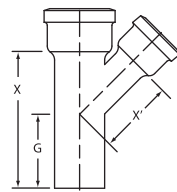

Quarter Bend

Product NO.	Size	D	X	Weight	List Price
C01003	2	6	3 1/4	5.07	17.80
C01112	3	7	4	8.15	29.26
C01103	4	8	4 1/2	13.01	37.20
C01110	6	9	5 1/2	20.17	64.80

Quarter Bend w/Side Opening

Product NO.	Size	D	X	Weight	List Price
C01105	4w2LH	8	4 1/2	16.2	61.98
C01106	4w2RH	8	4 1/2	16.5	61.98

Double Combination Wye & Eighth Bend

Product NO.	Size	G	H	X	X'	Weight	List Price
C03218	4 x 2	3 ¹¹ / ₁₆	4 ¹ / ₂	9	6 ¹ / ₄	19.7	116.28
C03204	4 x 4	5 ¹ / ₄	6 ¹³ / ₁₆	12	9	36.2	119.75

Wye w/Left Hand Side Inlet

Product NO.	Size	G	H	X	X'	Weight	List Price
C03301	4w/2	5 ¹ / ₄	10	12	6 ³ / ₄	23.7	99.10

Tapped Double Wye

Product NO.	Size	G	X	X'	Weight	List Price
C03102	4 x 2	5 ¹ / ₄	12	7 ⁷ / ₈	15.4	130.10

Double Combination Wye & Eighth Bend w/Side Inlet

Product NO.	Size	G'	H	X	X'	Weight	List Price
C03205	4x4	10	12 ¹ / ₁₆	12	9	39.7	255.00

Wye

Product NO.	Size	G	X	X'	Weight	List Price
C03001	2 x 2	4	8	4	6.84	22.70
C03000	3 x 3	5	10 ¹ / ₂	5 ¹ / ₂	12.2	42.00
C03003	4 x 2	3 ⁵ / ₈	9	5 ³ / ₄	13.23	43.70
C03002	4 x 4	5 ¹ / ₄	12	6 ¹ / ₄	17.64	53.30
C03004	6 x 4	4 ³ / ₁₆	12	8 ¹ / ₄	23.13	87.40
C03005	6 x 6	5 ³ / ₄	15	9 ¹ / ₄	28.48	129.50