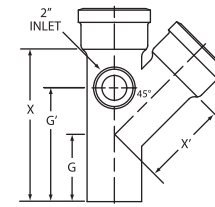

Quarter Bend

Product NO.	Size	D	X	Weight	List Price
C01003	2	6	3 1/4	5.07	17.80
C01112	3	7	4	8.15	29.26
C01103	4	8	4 1/2	13.01	37.20
C01110	6	9	5 1/2	20.17	64.80

Quarter Bend w/Side Opening

Product NO.	Size	D	X	Weight	List Price
C01105	4w2LH	8	4 1/2	16.2	61.98
C01106	4w2RH	8	4 1/2	16.5	61.98

Reducing Quarter Bend

Product NO.	Size	D	X	Weight	List Price
C01104	4 x 2	7 1/2	3 1/2	11.64	43.60

Combination Wye & Eighth Bend

Product NO.	Size	G	H	X	X'	Weight	List Price
C03201	2 x 2	4	3 ³ / ₈	8	4 ⁷ / ₈	8.6	31.10
C03211	3 x 3	5	5 ¹ / ₁₆	10 ¹ / ₂	7	14.6	47.14
C03203	4 x 2	3 ¹¹ / ₁₆	4 ¹ / ₂	9	6 ¹ / ₄	15.6	48.30
C03202	4 x 4	5 ¹ / ₄	6 ¹³ / ₁₆	12	9	24.5	65.40
C03207	6 x 4	4 ¹ / ₄	7 ¹³ / ₁₆	12	10	31.4	113.00
C03206	6 x 6	5 ³ / ₄	10 ³ / ₁₆	15	12 ⁷ / ₈	43.8	156.70

Double Combination Wye & Eighth Bend

Product NO.	Size	G	H	X	X'	Weight	List Price
C03218	4 x 2	3 ¹¹ / ₁₆	4 ¹ / ₂	9	6 ¹ / ₄	19.7	116.28
C03204	4 x 4	5 ¹ / ₄	6 ¹³ / ₁₆	12	9	36.2	119.75

Wye w/Left Hand Side Inlet

Product NO.	Size	G	H	X	X'	Weight	List Price
C03301	4w/2	5 ¹ / ₄	10	12	6 ³ / ₄	23.7	99.10

Tapped Double Wye

Product NO.	Size	G	X	X'	Weight	List Price
C03102	4 x 2	5 ¹ / ₄	12	7 ⁷ / ₈	15.4	130.10

Double Combination Wye & Eighth Bend w/Side Inlet