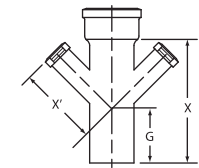

Quarter Bend

Product NO.	Size	D	X	Weight	List Price
C01003	2	6	3 1/4	5.07	17.80
C01112	3	7	4	8.15	29.26
C01103	4	8	4 1/2	13.01	37.20
C01110	6	9	5 1/2	20.17	64.80

Quarter Bend w/Side Opening

Product NO.	Size	D	X	Weight	List Price
C01105	4w2LH	8	4 1/2	16.2	61.98
C01106	4w2RH	8	4 1/2	16.5	61.98

Reducing Quarter Bend

Product NO.	Size	D	X	Weight	List Price
C01104	4 x 2	7 1/2	3 1/2	11.64	43.60

Combination Wye & Eighth Bend

Product NO.	Size	G	H	X	X'	Weight	List Price
C03201	2 x 2	4	3 ³ / ₈	8	4 ⁷ / ₈	8.6	31.10
C03211	3 x 3	5	5 ¹ / ₁₆	10 ¹ / ₂	7	14.6	47.14
C03203	4 x 2	3 ¹¹ / ₁₆	4 ¹ / ₂	9	6 ¹ / ₄	15.6	48.30
C03202	4 x 4	5 ¹ / ₄	6 ¹³ / ₁₆	12	9	24.5	65.40
C03207	6 x 4	4 ¹ / ₄	7 ¹³ / ₁₆	12	10	31.4	113.00
C03206	6 x 6	5 ³ / ₄	10 ³ / ₁₆	15	12 ⁷ / ₈	43.8	156.70

Double Combination Wye & Eighth Bend

Product NO.	Size	G	H	X	X'	Weight	List Price
C03218	4 x 2	3 ¹¹ / ₁₆	4 ¹ / ₂	9	6 ¹ / ₄	19.7	116.28
C03204	4 x 4	5 ¹ / ₄	6 ¹³ / ₁₆	12	9	36.2	119.75

Wye w/Left Hand Side Inlet

Product NO.	Size	G	H	X	X'	Weight	List Price
C03301	4w/2	5 ¹ / ₄	10	12	6 ³ / ₄	23.7	99.10

Tapped Double Wye

Product NO.	Size	G	X	X'	Weight	List Price
C03102	4 x 2	5 ¹ / ₄	12	7 ⁷ / ₈	15.4	130.10

Double Combination Wye & Eighth Bend w/Side Inlet