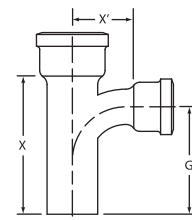

Wye w/Right Hand Side Inlet

Product NO.	Size	G	H	X	X'	Weight	List Price
C03302	4w/2	5 ¹ / ₄	10	12	6 ³ / ₄	23.4	99.10

Vent Tee

Product NO.	Size	G	X	X'	Weight	List Price
C02004	4 x 2	7	9	3	12.7	48.70

Combination Wye & Eighth Bend w/Side Inlet

Product NO.	Size	G'	H	X	X'	Weight	List Price
C03304	4w/2RH	10	12 ¹ / ₁₆	12	9	27.3	122.80
C03303	4w/2LH	10	12 ¹ / ₁₆	12	9	28.6	122.80

Double Wye

Product NO.	Size	G	X	X'	Weight	List Price
C03009	4	5 ¹ / ₄	12	6 ³ / ₄	29.32	90.20

Double Wye w/2" Side Opening

Product NO.	Size	G	H	X	X'	Weight	List Price
C03103	4 x 4	5 ¹ / ₄	10	12	6 ³ / ₄	31.8	180.00

Sanitary Cross

Product NO.	Size	G	X	X'	Weight	List Price
C02005	4	8	11	4 ¹ / ₂	22.9	158.92