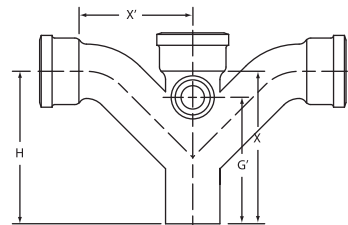

Quarter Bend

Product NO.	Size	D	X	Weight	List Price
C01003	2	6	3 1/4	5.07	17.80
C01112	3	7	4	8.15	29.26
C01103	4	8	4 1/2	13.01	37.20
C01110	6	9	5 1/2	20.17	64.80

Quarter Bend w/Side Opening

Product NO.	Size	D	X	Weight	List Price
C01105	4w2LH	8	4 1/2	16.2	61.98
C01106	4w2RH	8	4 1/2	16.5	61.98

Reducing Quarter Bend

Product NO.	Size	D	X	Weight	List Price
C01104	4 x 2	7 1/2	3 1/2	11.64	43.60

Combination Wye & Eighth Bend

Product NO.	Size	G	H	X	X'	Weight	List Price
C03201	2 x 2	4	3 ³ / ₈	8	4 ⁷ / ₈	8.6	31.10
C03211	3 x 3	5	5 ¹ / ₁₆	10 ¹ / ₂	7	14.6	47.14
C03203	4 x 2	3 ¹¹ / ₁₆	4 ¹ / ₂	9	6 ¹ / ₄	15.6	48.30
C03202	4 x 4	5 ¹ / ₄	6 ¹³ / ₁₆	12	9	24.5	65.40
C03207	6 x 4	4 ¹ / ₄	7 ¹³ / ₁₆	12	10	31.4	113.00
C03206	6 x 6	5 ³ / ₄	10 ³ / ₁₆	15	12 ⁷ / ₈	43.8	156.70

Double Combination Wye & Eighth Bend

Product NO.	Size	G	H	X	X'	Weight	List Price
C03218	4 x 2	3 ¹¹ / ₁₆	4 ¹ / ₂	9	6 ¹ / ₄	19.7	116.28
C03204	4 x 4	5 ¹ / ₄	6 ¹³ / ₁₆	12	9	36.2	119.75

Wye w/Left Hand Side Inlet

Product NO.	Size	G	H	X	X'	Weight	List Price
C03301	4w/2	5 ¹ / ₄	10	12	6 ³ / ₄	23.7	99.10

Tapped Double Wye

Product NO.	Size	G	X	X'	Weight	List Price
C03102	4 x 2	5 ¹ / ₄	12	7 ⁷ / ₈	15.4	130.10

Double Combination Wye & Eighth Bend w/Side Inlet