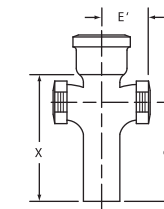

Product NO.	Size	G	G'	X	X'	Weight	List Price
C08005	4	8	9	11	4 1/2	31.0	175.61

Sanitary Tee
w/Right Hand Side Inlet

Product NO.	Size	G	G'	X	X'	Weight	List Price
C02202	4w/2	8	9	11	4 1/2	20.0	141.04

Sanitary Tapped Tee

Product NO.	Size	E'	G	X	Weight	List Price
C02101	4 x 2	4 1/16	7	9	11.7	60.90

Sanitary Tee
w/Left Hand Side Inlets

Product NO.	Size	G	G'	X	X'	Weight	List Price
C02201	4w/2	8	9	11	4 1/2	23.1	141.04

Cleanout Tee w/Brass Plug
IPS

Product NO.	Size	Tap	E'	G	X	Weight	List Price
C02008	4	3	3	8	11	14.6	90.20

Straight Tapped Tee

Product NO.	Size	E'	G	X	Weight	List Price
C02102	4 x 2	3	7	9	12.3	46.4

Tapped Vent Cross

Product NO.	Size	E'	G	X	Weight	List Price
C02104	4 x 2	3	7	9	13.1	30.76

Sanitary Tapped Cross

Product NO.	Size	E'	G	X	Weight	List Price
C02105	4 x 2	4 1/16	7	9	11.6	69.65

"P" Trap

Product NO.	Size	J	X	Weight	List Price
C04001	2	4	9 1/2	7.0	28.40
C04003	3	5 1/2	12	13.1	42.40
C04002	4	6 1/2	14	22.5	61.10